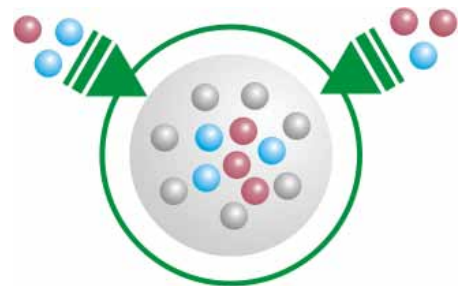

# NULLODOR Cat Litter for each stage of life!

Nullodor  
Kittens and Small Pets

Nullodor  
Adult Cat

Nullodor  
Mature Cat

**NULLODOR makes having  
a cat even more fun!**

## How Does It Work

**NULLODOR** is a natural product made from very pure Silica gel and water. The mixture is gently heated at high pressure for several days. The slow evaporation of the water causes micro-pores and micro-capillaries to form, enabling each tiny silica crystal to instantly draw any moisture away from the surface to its centre.

Each silica crystal has an absorption rate of 150%. Liquids are absorbed in a fraction of a second, then the water evaporates slowly to leave dry litter that can be re-used for a long time.

**NULLODOR** completely locks away odours for a month. They are absorbed at the same time as the liquids. Whilst the liquids evaporate, the odours are trapped in the centre of the silica granules, totally blocking ammonia emissions.

Liquids and odours  
absorbed in seconds

Odours are locked inside;  
liquids evaporate